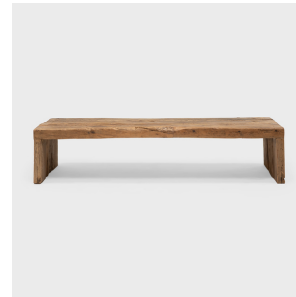

# PAGODA RED

---

## LOW RECLAIMED ELM COFFEE TABLE

**\$5,880**

China • Northern Elmwood • Collection #TLC043B

W: 67.5" D: 30.0" H: 14.75"

This artisan-crafted low table is a celebration of wabi-sabi style. Crafted of thick elmwood timbers reclaimed from Qing-dynasty architecture, the table has a minimalist waterfall design and is left unfinished to preserve the natural beauty of its rustic materials. Utilizing traditional joinery methods, the table features dovetailed corners that add intrigue to the clean-lined form. A versatile surface, this low table adds incredible texture to modern interiors as a coffee table or bench.