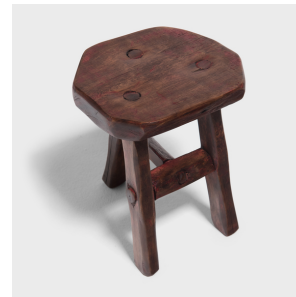

## RECLAIMED ELM STOOL

**\$580**

Northern China, China • Northern Elmwood • Collection #PRO306

W: 13.75" D: 13.75" H: 17.0"

Crafted of wood reclaimed from 18th-century Chinese buildings, this contemporary four-leg stool is the epitome of farmhouse modern. Darkened with a red-brown finish, the little stool embraces the concept of “wabi-sabi” with irregular edges and imperfections that hint at the wood’s earlier use.