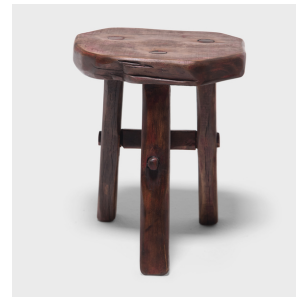

## RECLAIMED ELM STOOL

**\$580**

Northern China, China • Northern Elmwood • Collection #PRO306

W: 13.75" D: 13.75" H: 17.0"

Crafted of wood reclaimed from 18th-century Chinese buildings, this contemporary four-leg stool is the epitome of farmhouse modern. Darkened with a red-brown finish, the little stool embraces the concept of “wabi-sabi” with irregular edges and imperfections that hint at the wood’s earlier use.