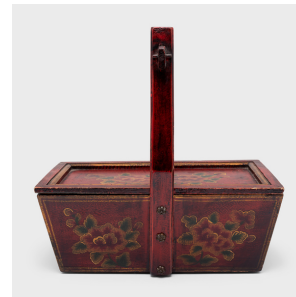

PAGODA RED

FLORAL RED LACQUER CARRYING BOX

\$380

Mid-20th Century • China • Paint, Northern Elmwood, Lacquer • Collection #CMRC064

W: 15.0" D: 9.0" H: 14.5"

This painted carrying box is a mid-century example of the traditional containers used for transporting food, water, and other goods from place to place. The tall handle allowed the container to be placed on a carrying pole balanced across the shoulders. Similar carrying boxes are used in wedding ceremonies and special occasions to deliver food offerings. This example has a rectangular shape with a removable lid and a tall, angular handle. The box is colored by red and black lacquer and painted on all sides with yellow and green floral motifs.