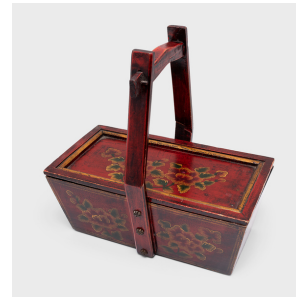

PAGODA RED

FLORAL RED LACQUER CARRYING BOX

\$380

Mid-20th Century • China • Paint, Northern Elmwood, Lacquer • Collection #CMRC064

W: 15.0" D: 9.0" H: 14.5"

This painted carrying box is a mid-century example of the traditional containers used for transporting food, water, and other goods from place to place. The tall handle allowed the container to be placed on a carrying pole balanced across the shoulders. Similar carrying boxes are used in wedding ceremonies and special occasions to deliver food offerings. This example has a rectangular shape with a removable lid and a tall, angular handle. The box is colored by red and black lacquer and painted on all sides with yellow and green floral motifs.