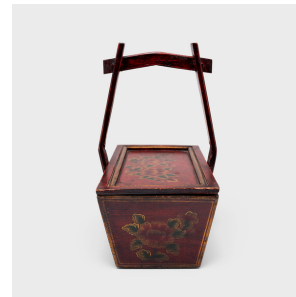

PAGODA RED

FLORAL RED LACQUER CARRYING BOX

\$380

Mid-20th Century • China • Paint, Northern Elmwood, Lacquer • Collection #CMRC064

W: 15.0" D: 9.0" H: 14.5"

This painted carrying box is a mid-century example of the traditional containers used for transporting food, water, and other goods from place to place. The tall handle allowed the container to be placed on a carrying pole balanced across the shoulders. Similar carrying boxes are used in wedding ceremonies and special occasions to deliver food offerings. This example has a rectangular shape with a removable lid and a tall, angular handle. The box is colored by red and black lacquer and painted on all sides with yellow and green floral motifs.