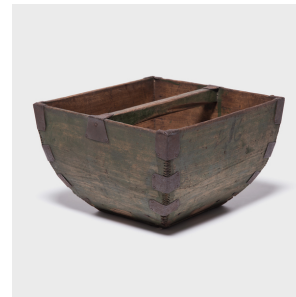

PAGODA RED

PROVINCIAL RICE MEASURE

\$388

c. 1900 • Shanxi, China • Pine, Iron • Collection #BJFF080F

W: 14.0" D: 14.0" H: 9.0"

This rustic container was made over a hundred years ago to measure and hold a dou of rice, an ancient Chinese measurement. It is handcrafted with dovetail joints, iron-finished edges, and a hand-arched handle. A sheer, painted green tint darkens the exterior. This measure has aged wonderfully, boasting a smooth, soft finish developed from the touch of hands over time.