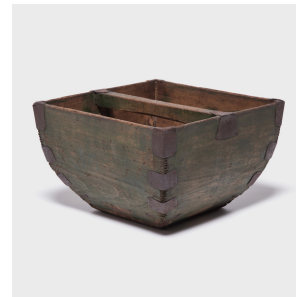

PAGODA RED

PROVINCIAL RICE MEASURE

\$388

c. 1900 • Shanxi, China • Pine, Iron • Collection #BJFF080F

W: 14.0" D: 14.0" H: 9.0"

This rustic container was made over a hundred years ago to measure and hold a dou of rice, an ancient Chinese measurement. It is handcrafted with dovetail joints, iron-finished edges, and a hand-arched handle. A sheer, painted green tint darkens the exterior. This measure has aged wonderfully, boasting a smooth, soft finish developed from the touch of hands over time.