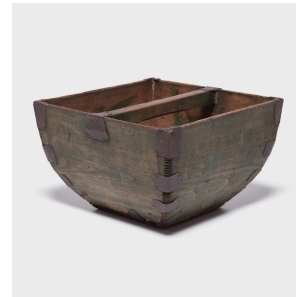

PAGODA RED

PROVINCIAL RICE MEASURE

\$388

c. 1900 • Shanxi, China • Pine, Iron • Collection #BJFF080F

W: 14.0" D: 14.0" H: 9.0"

This rustic container was made over a hundred years ago to measure and hold a dou of rice, an ancient Chinese measurement. It is handcrafted with dovetail joints, iron-finished edges, and a hand-arched handle. A sheer, painted green tint darkens the exterior. This measure has aged wonderfully, boasting a smooth, soft finish developed from the touch of hands over time.