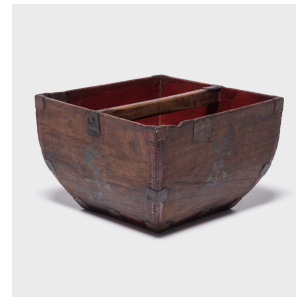

## PROVINCIAL RICE MEASURE

**\$388**

c. 1900 • Shanxi, China • Pine • Collection #BJFF080C

W: 14.0" D: 13.75" H: 9.25"

This rustic container was made over a hundred years ago to measure and hold a dou of rice, an ancient Chinese measurement. Hand-crafted with dovetail joints, the vessel has gracefully swelling sides and an arched handle, burnished from years of use. An unusual amount of care was taken by trimming the corners of the measure in iron fittings to protect against damage. This measure has aged wonderfully, boasting a smooth, softened finish developed from the touch of hands over time. We love it for magazines, wastepaper or anything you want stored beautifully.