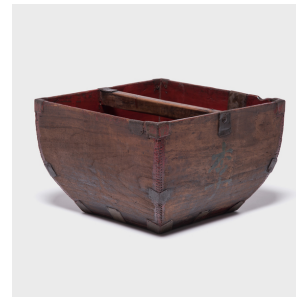

# PAGODA RED

---

## PROVINCIAL RICE MEASURE

**\$388**

c. 1900 • Shanxi, China • Pine • Collection #BJFF080C

W: 14.0" D: 13.75" H: 9.25"

This rustic container was made over a hundred years ago to measure and hold a dou of rice, an ancient Chinese measurement. Hand-crafted with dovetail joints, the vessel has gracefully swelling sides and an arched handle, burnished from years of use. An unusual amount of care was taken by trimming the corners of the measure in iron fittings to protect against damage. This measure has aged wonderfully, boasting a smooth, softened finish developed from the touch of hands over time. We love it for magazines, wastepaper or anything you want stored beautifully.