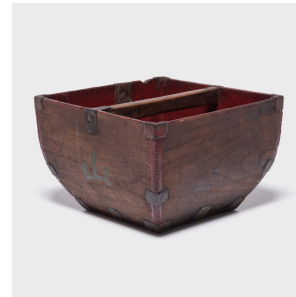

## PROVINCIAL RICE MEASURE

**\$388**

c. 1900 • Shanxi, China • Pine • Collection #BJFF080C

W: 14.0" D: 13.75" H: 9.25"

This rustic container was made over a hundred years ago to measure and hold a dou of rice, an ancient Chinese measurement. Hand-crafted with dovetail joints, the vessel has gracefully swelling sides and an arched handle, burnished from years of use. An unusual amount of care was taken by trimming the corners of the measure in iron fittings to protect against damage. This measure has aged wonderfully, boasting a smooth, softened finish developed from the touch of hands over time. We love it for magazines, wastepaper or anything you want stored beautifully.