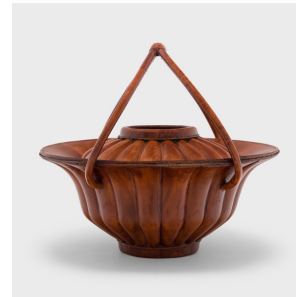

# PAGODA RED

---

## RIDGED CARRYING BOX

**\$580**

c. 1900 • China • Wood, Bamboo • Collection #CFC534

W: 12.25" D: 12.0" H: 10.5"

This unusual wooden basket dates to the late 19th-century and may have been used as a carrying box for transporting meals and snacks. The carved wooden body has a flared shape and a short footed base, the sides textured by a pattern of gadroons. The lid features a central relief carving of a fish in water holding a lotus bud, a visual pun for harmony and contentment. Two lengths of thin bamboo form the arched handle and a layer of black lacquer coats the basket interior.