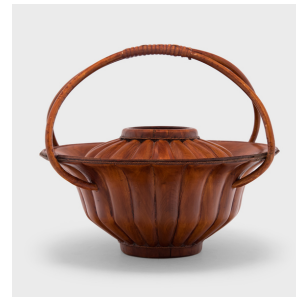

# PAGODA RED

---

## RIDGED CARRYING BOX

**\$580**

c. 1900 • China • Wood, Bamboo • Collection #CFC534

W: 12.25" D: 12.0" H: 10.5"

This unusual wooden basket dates to the late 19th-century and may have been used as a carrying box for transporting meals and snacks. The carved wooden body has a flared shape and a short footed base, the sides textured by a pattern of gadroons. The lid features a central relief carving of a fish in water holding a lotus bud, a visual pun for harmony and contentment. Two lengths of thin bamboo form the arched handle and a layer of black lacquer coats the basket interior.