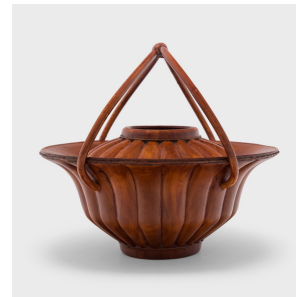

# PAGODA RED

---

## RIDGED CARRYING BOX

**\$580**

c. 1900 • China • Wood, Bamboo • Collection #CFC534

W: 12.25" D: 12.0" H: 10.5"

This unusual wooden basket dates to the late 19th-century and may have been used as a carrying box for transporting meals and snacks. The carved wooden body has a flared shape and a short footed base, the sides textured by a pattern of gadroons. The lid features a central relief carving of a fish in water holding a lotus bud, a visual pun for harmony and contentment. Two lengths of thin bamboo form the arched handle and a layer of black lacquer coats the basket interior.