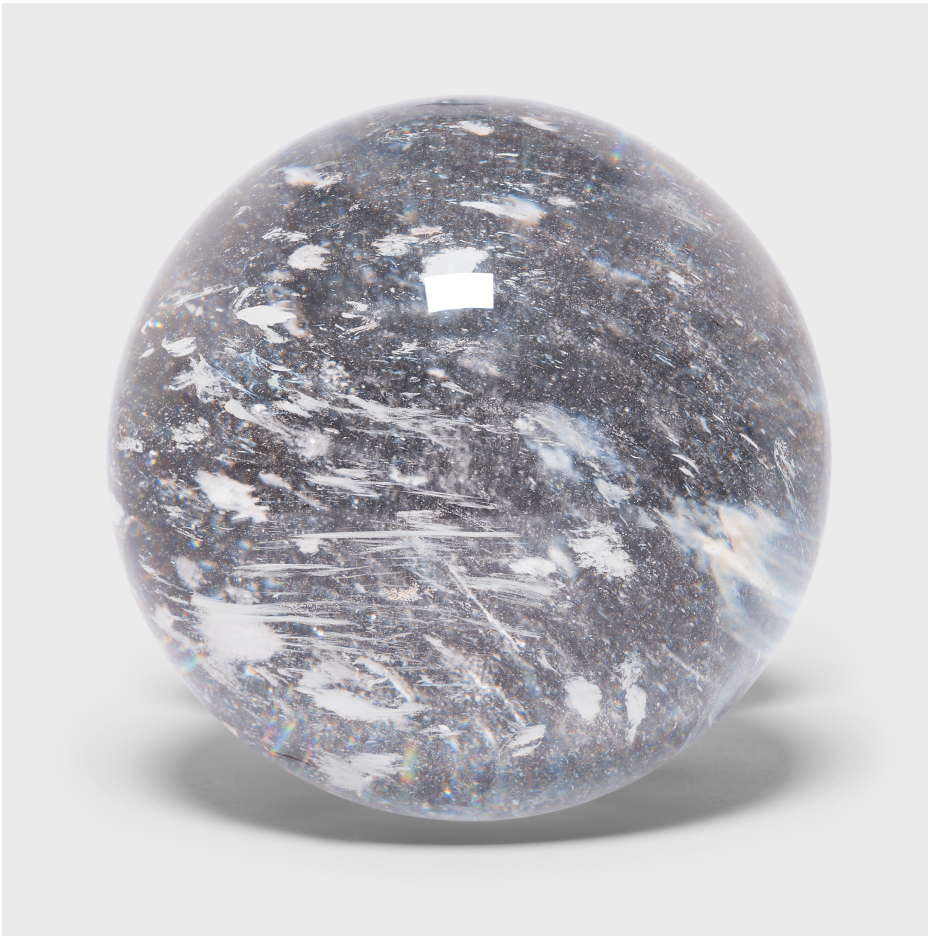

# PAGODA RED

---

## 10" ROCK CRYSTAL SPHERE

**\$1,780**

Shandong, China • Crystal • Collection #BJEE066J

H: 10.0" Dia: 10.0"

Gem lore is endless, and every culture has its own beliefs about specific stones tied to cultural history, geography, and spiritual practices. In China, some practitioners of feng shui value clear quartz, like this beautiful crystal ball, for its ability to hold and transmute light and to purify any negative energy. Keep out of direct sunlight.