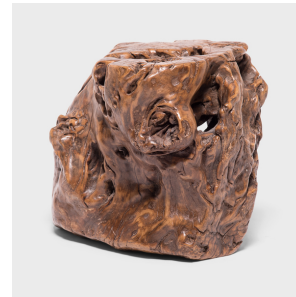

PAGODA RED

ROOT SHRINE

\$1,680

c. 1850 • Northern China, China • Root • Collection #W048

W: 11.75" D: 8.75" H: 9.25"

Scholars in China's Qing dynasty often turned to the natural world as inspiration for their musings. These influences are apparent in the brushes, tables, pictures, and inkstones they surrounded themselves with. Root sculptures like this shrine are born of this inspiration. As we have collected items from the past whose stories and utility live into the present, items like this root shrine stand out. This unique piece speaks to its original context while offering a natural warmth and solidity to any modern room.