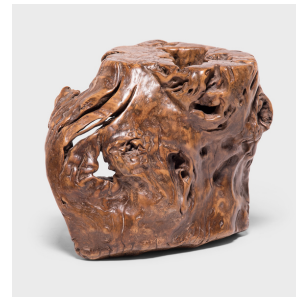

PAGODA RED

ROOT SHRINE

\$1,680

c. 1850 • Northern China, China • Root • Collection #W048

W: 11.75" D: 8.75" H: 9.25"

Scholars in China's Qing dynasty often turned to the natural world as inspiration for their musings. These influences are apparent in the brushes, tables, pictures, and inkstones they surrounded themselves with. Root sculptures like this shrine are born of this inspiration. As we have collected items from the past whose stories and utility live into the present, items like this root shrine stand out. This unique piece speaks to its original context while offering a natural warmth and solidity to any modern room.