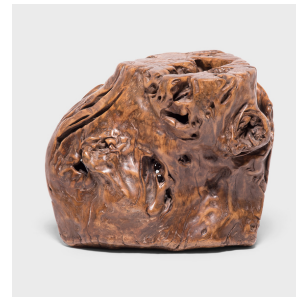

PAGODA RED

ROOT SHRINE

\$1,680

c. 1850 • Northern China, China • Root • Collection #W048

W: 11.75" D: 8.75" H: 9.25"

Scholars in China's Qing dynasty often turned to the natural world as inspiration for their musings. These influences are apparent in the brushes, tables, pictures, and inkstones they surrounded themselves with. Root sculptures like this shrine are born of this inspiration. As we have collected items from the past whose stories and utility live into the present, items like this root shrine stand out. This unique piece speaks to its original context while offering a natural warmth and solidity to any modern room.