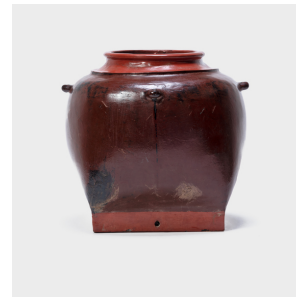

## BURMESE HANGING STORAGE VESSEL

**\$680**

c. 1900 • Burma • Wood, Lacquer • Collection #CBH012

W: 12.5" D: 12.5" H: 11.25"

This round Burmese vessel was likely designed as hanging storage for everyday use. A thin core structure of wood and clay was then cloaked in red cinnabar lacquer for stability and decoration. The remarkably lightweight vessel is wonderful as a decorative vase or cachepot, its surface now richly aged from use.