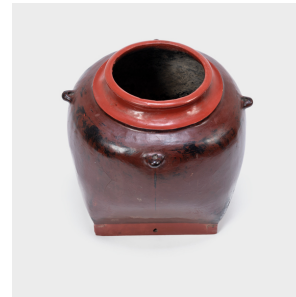

## BURMESE HANGING STORAGE VESSEL

**\$680**

c. 1900 • Burma • Wood, Lacquer • Collection #CBH012

W: 12.5" D: 12.5" H: 11.25"

This round Burmese vessel was likely designed as hanging storage for everyday use. A thin core structure of wood and clay was then cloaked in red cinnabar lacquer for stability and decoration. The remarkably lightweight vessel is wonderful as a decorative vase or cachepot, its surface now richly aged from use.