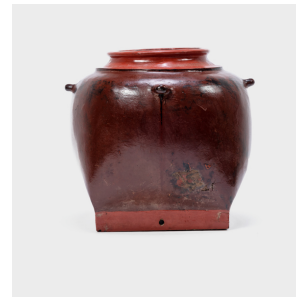

## BURMESE HANGING STORAGE VESSEL

**\$680**

c. 1900 • Burma • Wood, Lacquer • Collection #CBH012

W: 12.5" D: 12.5" H: 11.25"

This round Burmese vessel was likely designed as hanging storage for everyday use. A thin core structure of wood and clay was then cloaked in red cinnabar lacquer for stability and decoration. The remarkably lightweight vessel is wonderful as a decorative vase or cachepot, its surface now richly aged from use.