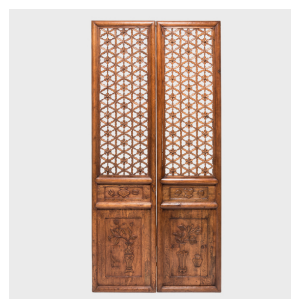

PAGODA RED

SET OF FOUR FLORAL LATTICE COURTYARD PANELS

\$13,880

c. 1750 • Northern China, China • Northern Elmwood • Collection #S188

W: 23.75" D: 2.25" H: 101.0"

The sweeping elegance of these four 18th-century courtyard doors, with their intricate lattice panels, hides the mathematical brilliance required to create them. The panels evoke life in a traditional courtyard home, where the openwork allowed light and air to flow into the inner rooms while maintaining privacy for its occupants. Creating lattice was a geometric puzzle; this elaborate floral pattern was made by the precise interlocking of long and short pieces of carved wood. Each of the bottom panels is finished with uniquely carved floral motifs. Continued...

1740 W. Webster Ave., Chicago, IL 60614 • 773-235-1188 • info@pagodared.com

PAGODARED.COM

PAGODA RED

SET OF FOUR FLORAL LATTICE COURTYARD PANELS

The short center panels are carved with scholarly objects for knowledge.

Dimensions listed describe an individual panel.