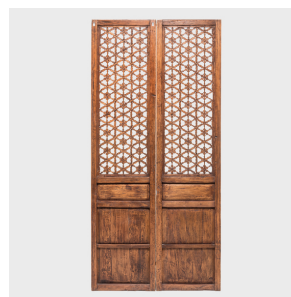

PAGODA RED

SET OF FOUR FLORAL LATTICE COURTYARD PANELS

\$13,880

c. 1750 • Northern China, China • Northern Elmwood • Collection #S188

W: 23.75" D: 2.25" H: 101.0"

The sweeping elegance of these four 18th-century courtyard doors, with their intricate lattice panels, hides the mathematical brilliance required to create them. The panels evoke life in a traditional courtyard home, where the openwork allowed light and air to flow into the inner rooms while maintaining privacy for its occupants. Creating lattice was a geometric puzzle; this elaborate floral pattern was made by the precise interlocking of long and short pieces of carved wood. Each of the bottom panels is finished with uniquely carved floral motifs. Continued...

1740 W. Webster Ave., Chicago, IL 60614 • 773-235-1188 • info@pagodared.com

PAGODARED.COM

PAGODA RED

SET OF FOUR FLORAL LATTICE COURTYARD PANELS

The short center panels are carved with scholarly objects for knowledge.