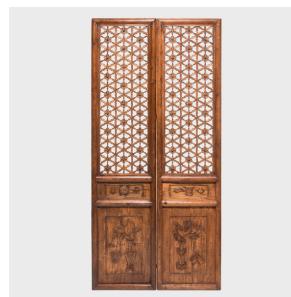

PAGODA RED

SET OF FOUR FLORAL LATTICE COURTYARD PANELS

\$13,880

c. 1750 • Northern China, China • Northern Elmwood • Collection #S188

W: 23.75" D: 2.25" H: 101.0"

The sweeping elegance of these four 18th-century courtyard doors, with their intricate lattice panels, hides the mathematical brilliance required to create them. The panels evoke life in a traditional courtyard home, where the openwork allowed light and air to flow into the inner rooms while maintaining privacy for its occupants. Creating lattice was a geometric puzzle; this elaborate floral pattern was made by the precise interlocking of long and short pieces of carved wood. Each of the bottom panels is finished with uniquely carved floral motifs. Continued...

1740 W. Webster Ave., Chicago, IL 60614 • 773-235-1188 • info@pagodared.com

PAGODARED.COM

PAGODA RED

SET OF FOUR FLORAL LATTICE COURTYARD PANELS

The short center panels are carved with scholarly objects for knowledge.

Dimensions listed describe an individual panel.