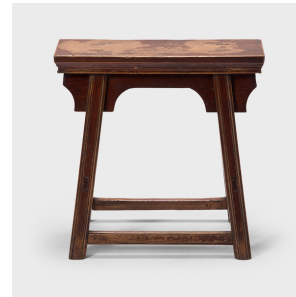

PAGODA RED

SHANXI PORCH STOOL

\$980

c. 1900 • Shanxi, China • Northern Elmwood • Collection #BJGG062

W: 22.5" D: 12.0" H: 22.5"

The simple design of this porch stool from China's Shanxi province celebrates the beauty of clean lines. Constructed in the northern style with mortise-and-tenon joinery, the lightweight stool would have been used in front of the home for seating on hot summer days. Straight stretchers link its splayed legs, topped by a simply formed spandrel. Cloaked in a richly worn lacquer finish, this stool is the perfect way to bring a touch of history into the modern home.

1740 W. Webster Ave., Chicago, IL 60614 • 773-235-1188 • info@pagodared.com

PAGODARED.COM

PAGODA RED

SHANXI PORCH STOOL

Additional Dimensions:

Seat: 22.5"W x 7.5"D

1740 W. Webster Ave., Chicago, IL 60614 • 773-235-1188 • info@pagodared.com