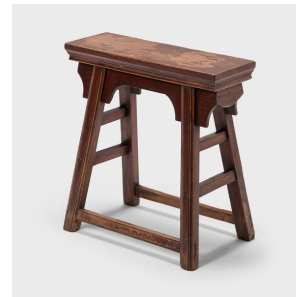

PAGODA RED

SHANXI PORCH STOOL

\$980

c. 1900 • Shanxi, China • Northern Elmwood • Collection #BJGG062

W: 22.5" D: 12.0" H: 22.5"

The simple design of this porch stool from China's Shanxi province celebrates the beauty of clean lines. Constructed in the northern style with mortise-and-tenon joinery, the lightweight stool would have been used in front of the home for seating on hot summer days. Straight stretchers link its splayed legs, topped by a simply formed spandrel. Cloaked in a richly worn lacquer finish, this stool is the perfect way to bring a touch of history into the modern home.

1740 W. Webster Ave., Chicago, IL 60614 • 773-235-1188 • info@pagodared.com

PAGODARED.COM

PAGODA RED

SHANXI PORCH STOOL

Additional Dimensions:

Seat: 22.5"W x 7.5"D

1740 W. Webster Ave., Chicago, IL 60614 • 773-235-1188 • info@pagodared.com