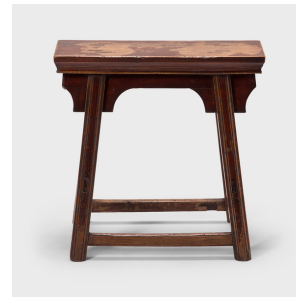

PAGODA RED

SHANXI PORCH STOOL

\$980

c. 1900 • Shanxi, China • Northern Elmwood • Collection #BJGG062

W: 22.5" D: 12.0" H: 22.5"

The simple design of this porch stool from China's Shanxi province celebrates the beauty of clean lines. Constructed in the northern style with mortise-and-tenon joinery, the lightweight stool would have been used in front of the home for seating on hot summer days. Straight stretchers link its splayed legs, topped by a simply formed spandrel. Cloaked in a richly worn lacquer finish, this stool is the perfect way to bring a touch of history into the modern home.

1740 W. Webster Ave., Chicago, IL 60614 • 773-235-1188 • info@pagodared.com

PAGODARED.COM

PAGODA RED

SHANXI PORCH STOOL

Additional Dimensions:

Seat: 22.5"W x 7.5"D

1740 W. Webster Ave., Chicago, IL 60614 • 773-235-1188 • info@pagodared.com