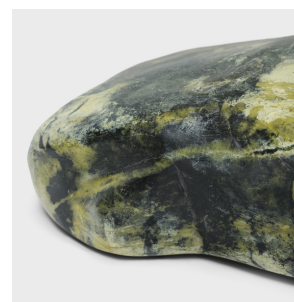

PAGODA RED

SHEWEN MEDITATION STONE

\$880

China • Stone • Collection #SW5007

W: 17.0" D: 13.25" H: 5.75"

Following the sculpted form, marbled coloring, and natural veining of this one-of-a-kind stone can be deeply meditative. Viewed as a source of beauty and creativity, Chinese scholar-artists would decorate their studios and gardens with similar stones and plumb their mesmerizing forms for inspiration. This meditation stone has a magnetic pattern of green-and-black strata. Named for the serpentine deposits that give the stone its vibrant green coloring, shewen stones are a beautiful way to add everlasting color to a garden or interior.