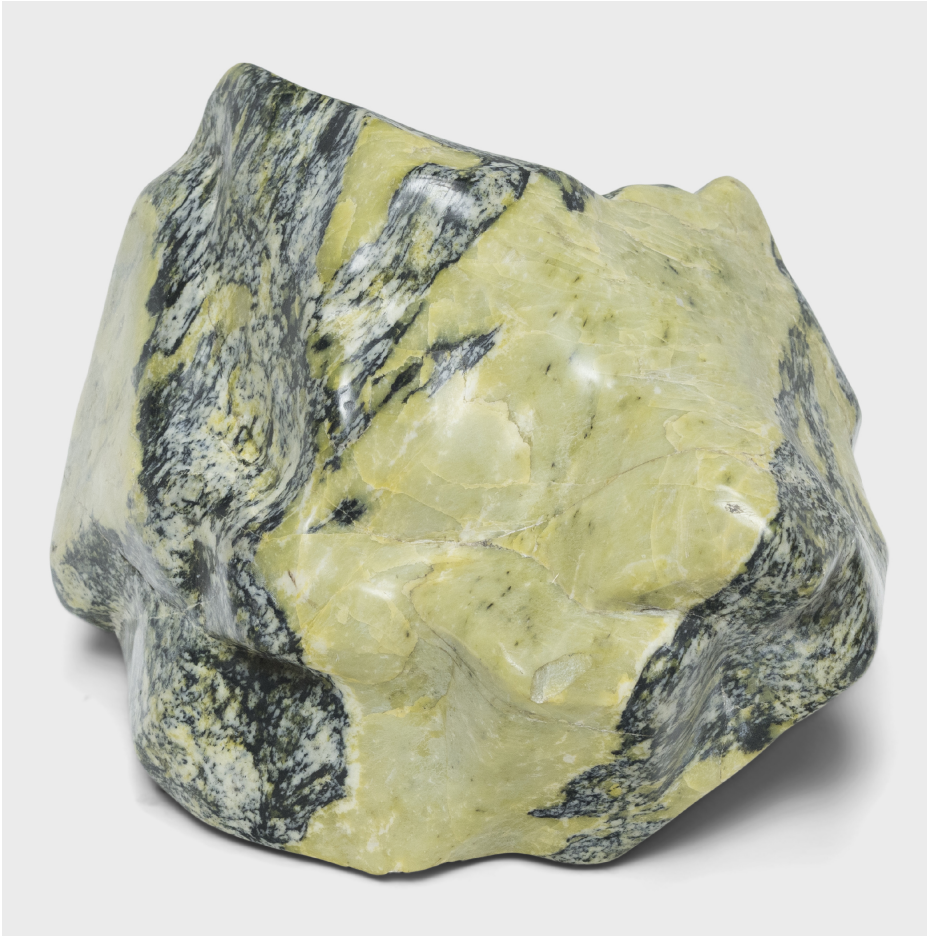

PAGODA RED

SHEWEN MEDITATION STONE

\$680

China • Stone • Collection #SW5016

W: 14.0" D: 12.75" H: 10.25"

Following the sculpted form, marbled coloring, and natural veining of this one-of-a-kind stone can be deeply meditative. Viewed as a source of beauty and creativity, Chinese scholar-artists would decorate their studios and gardens with similar stones and plumb their mesmerizing forms for inspiration. This meditation stone has a magnetic pattern of green-and-black strata. Named for the serpentine deposits that give the stone its vibrant green coloring, shewen stones are a beautiful way to add everlasting color to a garden or interior.