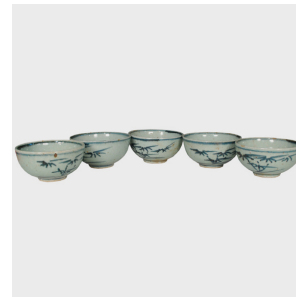

PAGODA RED

BLUE AND WHITE RICE BOWL WITH BAMBOO MOTIF

\$88

c. 1900 • Southern China, China • Porcelain • Collection #BJC037A

H: 1.75" Dia: 3.75"

The delicate blue and white bamboo design of this porcelain rice bowl was painted in a muted, grey pigment, only to be transformed to a rich, cobalt blue by the fiery heat of the kiln. Retaining the immediacy of the artist's brushwork, the design offers a sense of simplicity and spontaneity that looks as fresh today as it did serving food at the turn of the 20th century.