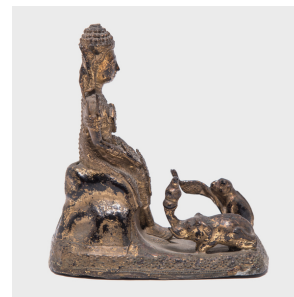

PAGODA RED

SOUTHEAST ASIAN GILT FIGURE WITH MOUNT

\$980

c. 1850 • Thailand • Gold, Bronze, Metal • Collection #CRN006

W: 2.75" D: 4.75" H: 5.5"

This Buddhist sculpture is among the artifacts collected by a couple who spent nearly 40 years in Thailand as missionaries in the early 20th century. Made of gilded cast bronze and embellished with black and red lacquer, the sculpture depicts Buddha being brought gifts of fruit and honeycomb. Rendered in a highly ornate style, the figure stands before a monkey, an elephant and snakes who reach toward him with an attitude of reverence.