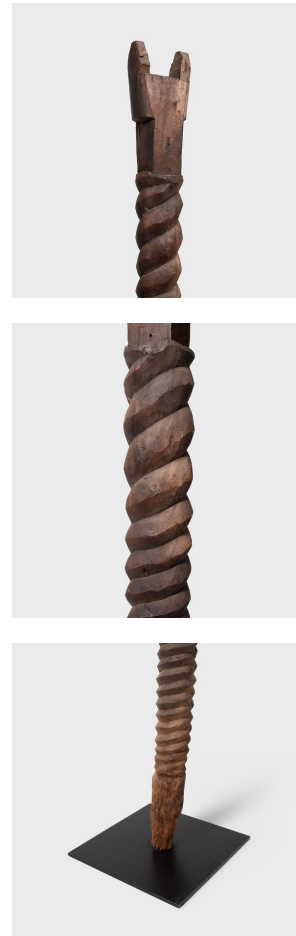

PAGODA RED

NUPE VERANDA POST

\$3,980

Early 20th Century • Nigeria • Wood • Collection #CJHC001C

W: 15.5" D: 15.5" H: 95.8"

Hand-carved with an abstract design, this tall wooden post was originally used as a support beam in the home of a Nupe family of Nigeria. Like much of Nupe art, support posts are typically carved with simple geometric forms, rather than figurative designs that depict a spirit or reflect familial histories. We're captivated by the elegant spiral twist of this minimalist sculpture and the subtle chiseled texture of the hand-carved surface.