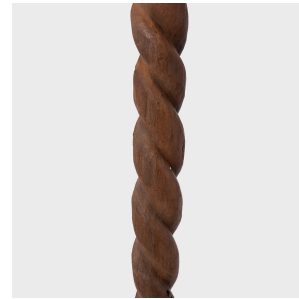

# PAGODA RED

---

## NUPE VERANDA POST

**\$4,280**

Early 20th Century • Nigeria • Wood • Collection #CJHC001A

W: 18.0" D: 18.0" H: 110.5"

Hand-carved with an abstract design, this tall wooden post was originally used as a support beam in the home of a Nupe family of Nigeria. Like much of Nupe art, support posts are typically carved with simple geometric forms, rather than figurative designs that depict a spirit or reflect familial histories. We're captivated by the elegant spiral twist of this minimalist sculpture and the subtle chiseled texture of the hand-carved surface.