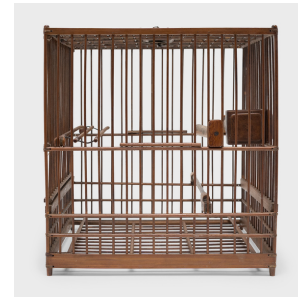

# PAGODA RED

---

## SQUARE BAMBOO BIRDCAGE WITH BURL INLAY CUP

**\$780**

c. 1900 • China • Wood, Bamboo • Collection #CFC452

W: 9.0" D: 9.0" H: 17.5"

This delicate 19th-century birdcage was once home to the tiny pet bird of a Qing-dynasty aristocrat. The square cage is expertly crafted of thin bamboo rods and held together with waxed thread at the corners. The cage opens by a sliding side door and hangs from a simple brass hook secured to the top. Several accessories decorate the interior, including six wooden perches textured with sand or wrapped in wire for added traction. The base is elevated by corner feet. A small hardwood container with burl inlay is affixed to one side of the birdcage, potentially used for water or feed. Continued...

## SQUARE BAMBOO BIRDCAGE WITH BURL INLAY CUP

A fantastic collector's item, we love this minimalist birdcage as a storied sculptural object or the new home for a feathered friend.

From the collection of Frances and Gary Comer.