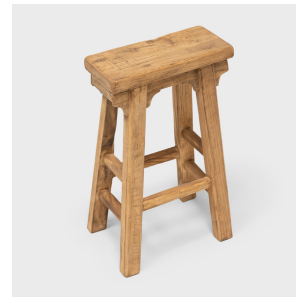

PAGODA RED

TALL PROVINCIAL STOOL

\$780

Shanxi, China • Northern Elmwood • Collection #TLB105C

W: 15.0" D: 10.5" H: 25.0"

This provincial stool is artisan-crafted in the style of traditional Chinese courtyard stools typically used throughout a Qing dynasty home as versatile everyday seating. Made of reclaimed elmwood, the tapered stool features a narrow, rectangular seat supported by four splayed legs linked with straight side stretchers and floor stretchers that double as footrests. Left unfinished, the original grain of the stool offers fantastic character and rustic, wabi-sabi texture. This stool stands tall, making it a great seating option for a bar or kitchen counter.