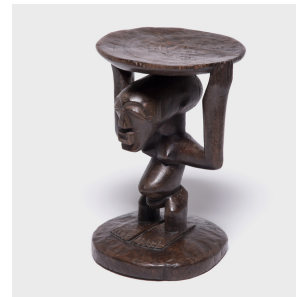

## SONGYE CARYATID STOOL

**\$1,480**

c. 1950 • Democratic Republic of Congo • Wood • Collection #CAA1267

H: 14.5" Dia: 9.5"

Within many African cultures, the stool transcends functionality, serving as a visual and physical connection to royal kingship. For Songye people of the region now known as the Democratic Republic of Congo, stools featuring female caryatids reinforce the belief that inheritance and succession of rule run through female lines. Defined by her powerful legs and facial features resembling Songye masks, this stool's caryatid holds the seat high, enshrining the ruler's status as well as uniting him with his ancestors and spirits.