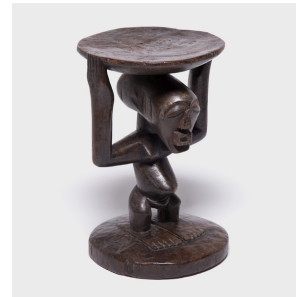

## SONGYE CARYATID STOOL

**\$1,480**

c. 1950 • Democratic Republic of Congo • Wood • Collection #CAA1267

H: 14.5" Dia: 9.5"

Within many African cultures, the stool transcends functionality, serving as a visual and physical connection to royal kingship. For Songye people of the region now known as the Democratic Republic of Congo, stools featuring female caryatids reinforce the belief that inheritance and succession of rule run through female lines. Defined by her powerful legs and facial features resembling Songye masks, this stool's caryatid holds the seat high, enshrining the ruler's status as well as uniting him with his ancestors and spirits.