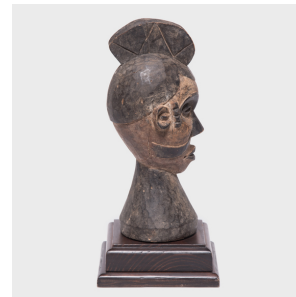

# PAGODA RED

---

## IGBO STYLE HEAD ON MOUNT

**\$780**

c. 1950 • Nigeria • Paint, Wood • Collection #CAA1320

W: 6.5" D: 6.75" H: 14.5"

This stoic face on a wide tapered base was carved in the style of ceremonial headdresses worn by the Igbo people of southeastern Nigeria. The chalk white painted face is a common Igbo representation of the benevolence of spirits, though the elongated sculptural form of this example is striking. A blend of forms and symbolism, this hand-carved figure synthesizes regional motifs and was likely created as a sculptural work of art rather than a ritual object.