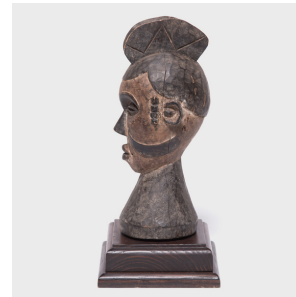

# PAGODA RED

---

## IGBO STYLE HEAD ON MOUNT

**\$780**

c. 1950 • Nigeria • Paint, Wood • Collection #CAA1320

W: 6.5" D: 6.75" H: 14.5"

This stoic face on a wide tapered base was carved in the style of ceremonial headdresses worn by the Igbo people of southeastern Nigeria. The chalk white painted face is a common Igbo representation of the benevolence of spirits, though the elongated sculptural form of this example is striking. A blend of forms and symbolism, this hand-carved figure synthesizes regional motifs and was likely created as a sculptural work of art rather than a ritual object.