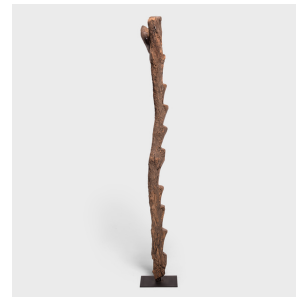

PAGODA RED

MALIAN DOGON LADDER

\$3,280

c. 1900 • Mali • Wood • Collection #CAA0628B

W: 15.0" D: 5.0" H: 84.0"

The Dogon people of Mali lived a vertical life. With homes set into cliff faces and orchards to harvest, tree ladders were integral tools of daily life. A pattern of well-worn steps darkens the wood, adding depth and texture, balanced by the asymmetry of the ladder's forked top. Hand-carved from single tree trunks, the practical design of this ladder lives on as a spirited, sculptural object.