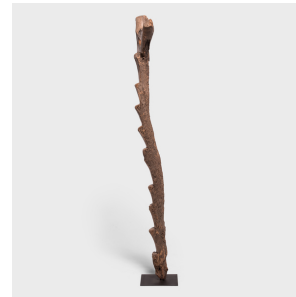

PAGODA RED

MALIAN DOGON LADDER

\$3,280

c. 1900 • Mali • Wood • Collection #CAA0628B

W: 15.0" D: 5.0" H: 84.0"

The Dogon people of Mali lived a vertical life. With homes set into cliff faces and orchards to harvest, tree ladders were integral tools of daily life. A pattern of well-worn steps darkens the wood, adding depth and texture, balanced by the asymmetry of the ladder's forked top. Hand-carved from single tree trunks, the practical design of this ladder lives on as a spirited, sculptural object.