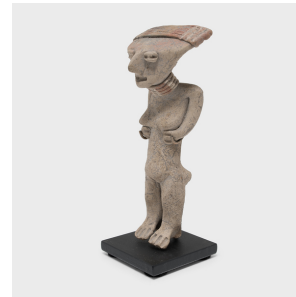

PAGODA RED

PETITE CHUPICUARO FEMALE FIGURE

\$480

c. 400-100 BC • Mexico • Ceramic • Collection #CBH150A

W: 2.25" D: 1.5" H: 5.0"

This standing female figure was crafted in 400-100 BC from the ancient Chupicuaro region of Mexico. The ceramic works of the Chupicuaro people are distinguished by their slanted, coffee-bean shaped eyes and flattened features. This particular ceramic figure carries a message of fertility. The subject is depicted holding her breast, alluding to her role as mother and nurturer. Female figures like these were often used as ritual or burial offerings, meant to provide hope of fertility in life and rebirth in the afterlife.