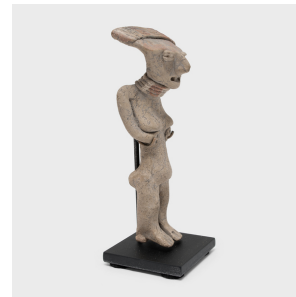

PAGODA RED

PETITE CHUPICUARO FEMALE FIGURE

\$480

c. 400-100 BC • Mexico • Ceramic • Collection #CBH150A

W: 2.25" D: 1.5" H: 5.0"

This standing female figure was crafted in 400-100 BC from the ancient Chupicuaro region of Mexico. The ceramic works of the Chupicuaro people are distinguished by their slanted, coffee-bean shaped eyes and flattened features. This particular ceramic figure carries a message of fertility. The subject is depicted holding her breast, alluding to her role as mother and nurturer. Female figures like these were often used as ritual or burial offerings, meant to provide hope of fertility in life and rebirth in the afterlife.