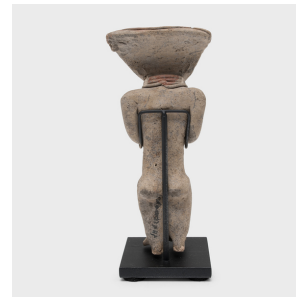

PAGODA RED

PETITE CHUPICUARO FEMALE FIGURE

\$480

c. 400-100 BC • Mexico • Ceramic • Collection #CBH150A

W: 2.25" D: 1.5" H: 5.0"

This standing female figure was crafted in 400-100 BC from the ancient Chupicuaro region of Mexico. The ceramic works of the Chupicuaro people are distinguished by their slanted, coffee-bean shaped eyes and flattened features. This particular ceramic figure carries a message of fertility. The subject is depicted holding her breast, alluding to her role as mother and nurturer. Female figures like these were often used as ritual or burial offerings, meant to provide hope of fertility in life and rebirth in the afterlife.