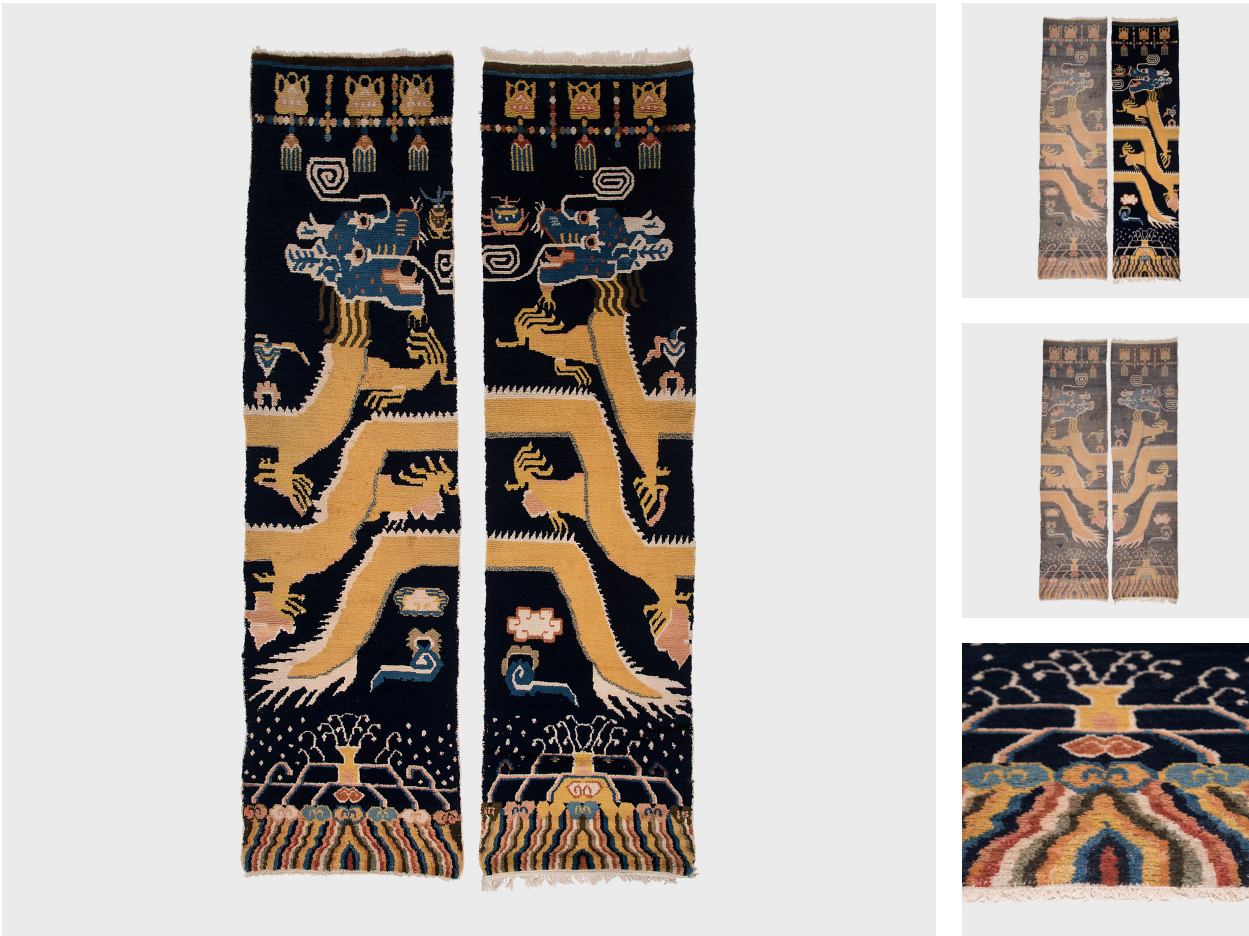

# PAGODA RED

---

## PAIR OF TIBETAN DRAGON COLUMN CARPET RUNNERS

**\$9,280**

c. 1900 • Tibet • Wool • Collection #CVF023

W: 120.0" D: 30.0" H: 0.5"

Historically used within Buddhist prayer halls, these long Tibetan carpets were once wrapped around structural columns to adorn and insulate the interior. Intended to be hung on either side of a column, these carpets are designed in complement to one another, so that the decorative elements flow seamlessly around the entire pillar.

## PAIR OF TIBETAN DRAGON COLUMN CARPET RUNNERS

Auspicious creatures of protection and power, these dragons once swirled around a column as benevolent guardians of the monastery. Meant to be seen from a distance and to animate a space with their spirit, these rugs have a graphic design that looks incredible as an area carpet or wall hanging.