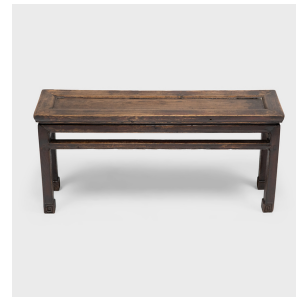

## TWO PERSON BENCH

**\$2,480**

c. 1800 • China • Pine • Collection #TLC013

W: 41.75" D: 10.5" H: 20.0"

This early 19th-century bench would have originally resided in the courtyard of a Qing-dynasty home to provide much-needed outdoor seating on hot summer days. The bench is designed in a classic Ming style, with a floating panel top, waisted apron, and square legs linked by simple stretchers. Crafted with pine, this bench has a warm brown finish and a beautifully aged patina. With minimal decor, apart from its square scroll feet, this bench boasts a timeless design that works seamlessly into any interior.