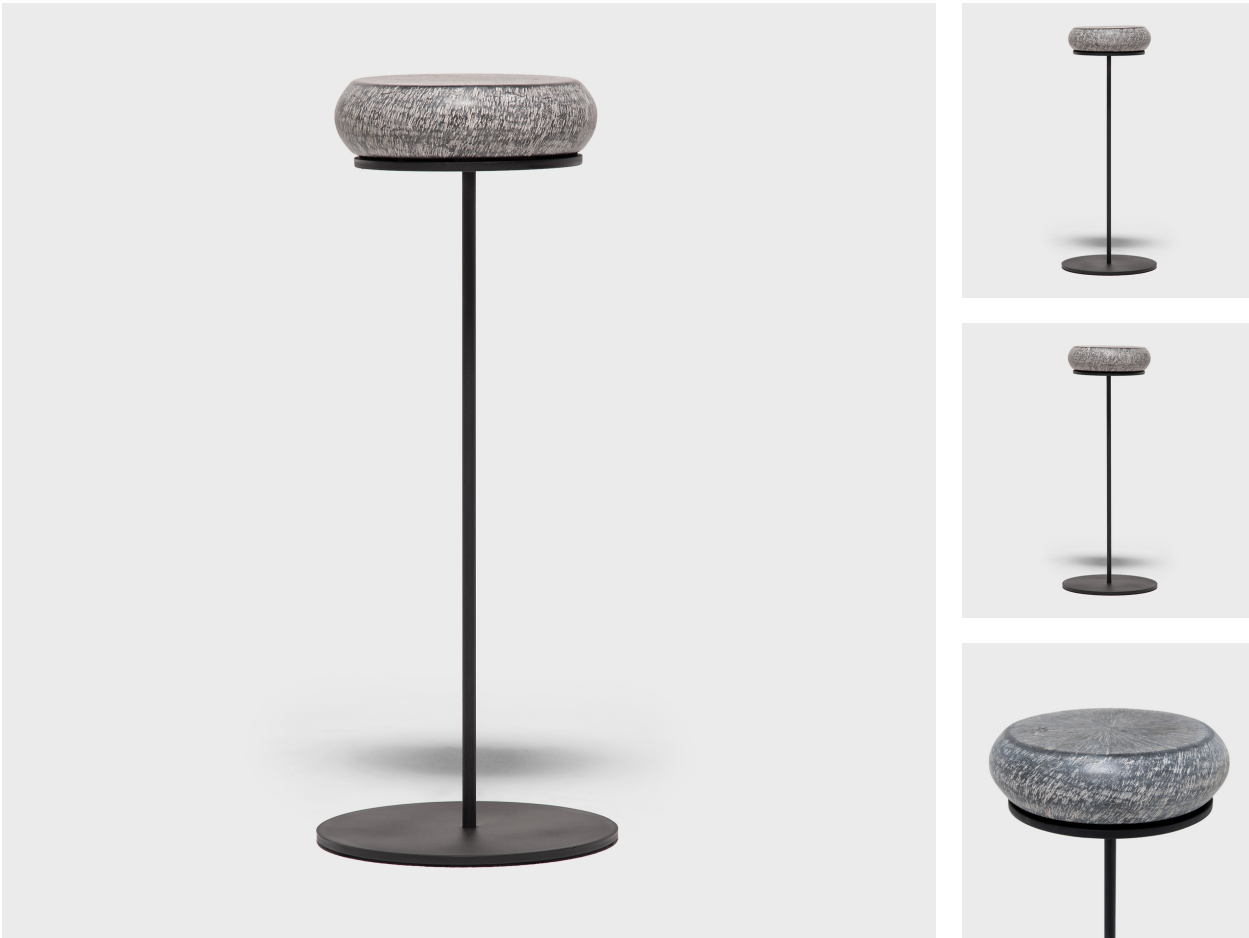

# PAGODA RED

---

## PETITE DRUM STONE TABLE

**\$780**

China • Limestone, Steel • Collection #BJFF142B

H: 20.25" Dia: 8.0"

The stone top of this petite drum table references the form of a traditional hand held fish drum. In Taoist mythology the fish drum was the symbol of Zhang Guolao, one of the mythical Eight Immortals. A storied eccentric, Zhang was believed to have lived in the mountains for centuries. As a result, his legendary fish drum became a symbol of longevity and prosperity, especially for newlyweds. We've paired this artisan carved limestone drum with a slender, matte steel pedestal to live on as a versatile table and a minimalist link from present to past.

## PETITE DRUM STONE TABLE

Additional Dimensions:

Stone Top: 7"Dia x 2"H

1740 W. Webster Ave., Chicago, IL 60614 • 773-235-1188 • [info@pagodared.com](mailto:info@pagodared.com)

PAGODARED.COM