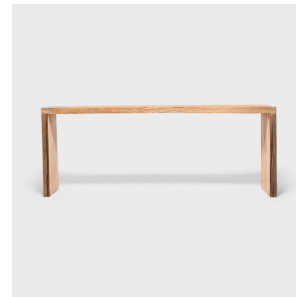

# PAGODA RED

---

## BLONDE RECLAIMED ELM WATERFALL CONSOLE TABLE

**\$5,880**

Shandong, China • Northern Elmwood • Collection #TLA005

W: 84.0" D: 17.0" H: 32.0"

Made of wood reclaimed from Qing-dynasty architecture, this contemporary altar table is a celebration of wabi-sabi style. In the spirit of traditional Chinese joinery, the corners are finished with dovetail joints for a modern waterfall design. The clean lines highlight every knot, split, and groove in our expressive 18th-century elmwood timbers.