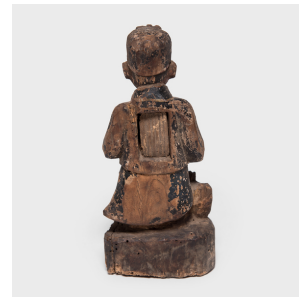

PAGODA RED

POLYCHROME ANCESTOR FIGURE

\$780

c. 1800 • China • Wood • Collection #CMK022

W: 3.5" D: 2.5" H: 7.5"

Ancestor worship was an integral part of traditional Chinese home life. This carved figure bears the likeness of one of its original owner's important forebears. A cat curves around the elder's right leg, a symbolic pairing associated with age, ancestry, and wisdom. A carved slot in the figure's back was once a small compartment for written prayers. Rich with character from a century of use, this diminutive carved sculpture is a treasured keepsake with a vital connection to family history.