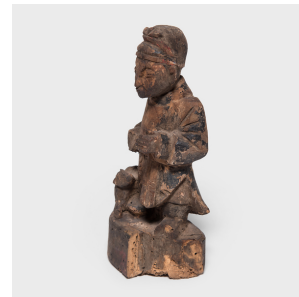

PAGODA RED

POLYCHROME ANCESTOR FIGURE

\$780

c. 1800 • China • Wood • Collection #CMK022

W: 3.5" D: 2.5" H: 7.5"

Ancestor worship was an integral part of traditional Chinese home life. This carved figure bears the likeness of one of its original owner's important forebears. A cat curves around the elder's right leg, a symbolic pairing associated with age, ancestry, and wisdom. A carved slot in the figure's back was once a small compartment for written prayers. Rich with character from a century of use, this diminutive carved sculpture is a treasured keepsake with a vital connection to family history.