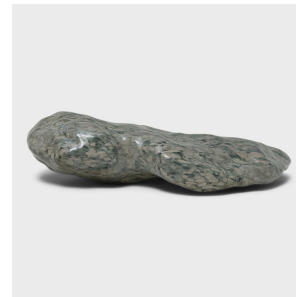

# PAGODA RED

---

## ZHENZHU MEDITATION STONE

**\$1,880**

Jiangsu, China • Conglomerate Stone • Collection #ZY5009

W: 29.5" D: 16.0" H: 4.0"

A well-chosen stone is the focal point of both a traditional Chinese garden and a scholar's studio - evoking the complexities of nature and inspiring creative thought. This sculptural zhenzhu stone, also known as pearl stone or puddingstone, is a form of conglomerate limestone found in Lake Tai of Jiangsu province. Speckled with almost painterly daubs of grey and turquoise color, the stone evokes the simple beauty of a rushing stream, a rocky cliff or a quiet lake dotted with lily pads. Continued...