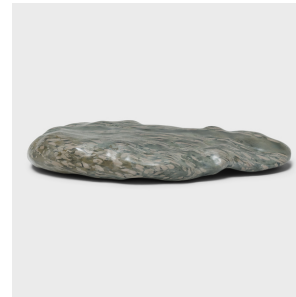

# PAGODA RED

---

## ZHENZHU MEDITATION STONE

**\$1,480**

Jiangsu, China • Conglomerate Stone • Collection #ZY5007

W: 29.0" D: 15.5" H: 4.75"

A well-chosen stone is the focal point of both a traditional Chinese garden and a scholar's studio - evoking the complexities of nature and inspiring creative thought. This sculptural zhenzhu stone, also known as pearl stone or puddingstone, is a form of conglomerate limestone found in Lake Tai of Jiangsu province. Speckled with almost painterly daubs of grey and turquoise color, the unusual stone evokes the simple beauty of a rushing stream, a rocky cliff or a quiet lake dotted with lily pads. Continued...